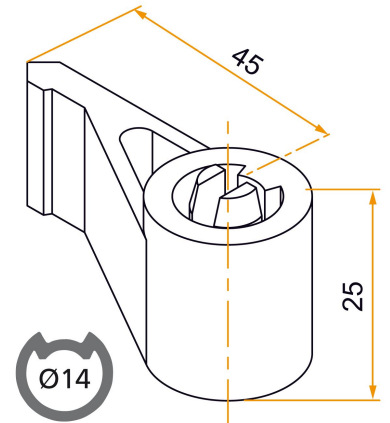

ATTENTION

- Screw compatible with this fitting: FBZ sheet metal screw Ø6.3xL.32 - stainless steel.

Products to be ordered from :
BURGAUD SAS 147, rue des Paludiers Z.I. des Mares 85270 SAINT-HILAIRE-DE-RIEZ
email : commande@tirard-burgaud.com