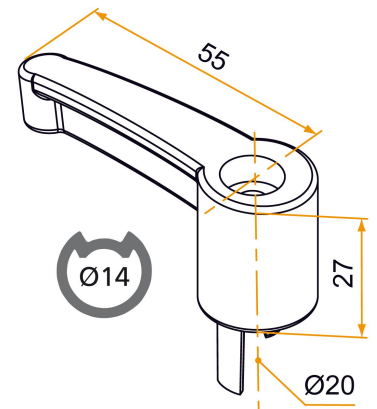

### Tip

- Tube length calculation: Tube length = Total length of the espagnolette - 18 mm.

## ATTENTION

- Fixing screws for short end caps to be ordered separately: CBL TORX sheet metal screws - Ø4.8xL.32 - stainless steel (refer to the index).

Products to be ordered from :  
BURGAUD SAS 147, rue des Paludiers Z.I. des Mares 85270 SAINT-HILAIRE-DE-RIEZ  
email : [commande@tirard-burgaud.com](mailto:commande@tirard-burgaud.com)