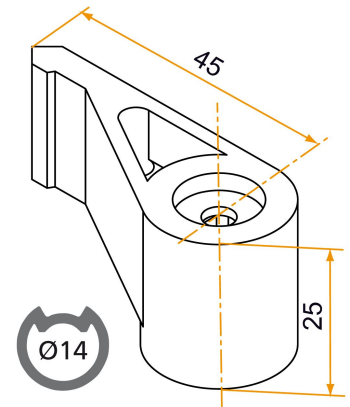

ATTENTION

- Screw compatible with this fitting: FBZ sheet metal screw $\varnothing 6.3 \times L.32$ - stainless steel.