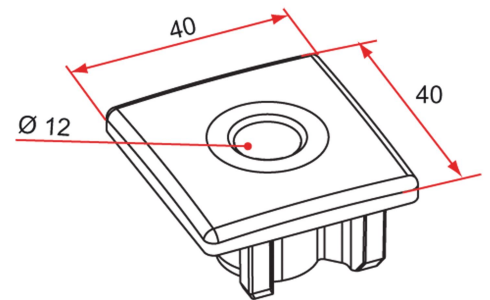

Possible applications include :

Swinging gate
accessories

Products to be ordered from :
TIRARD SAS 16, Avenue du Vimeu Vert Z.A. du Vimeu Industriel 80210
FEUQUIERES-EN-VIMEU
email : commande@tirard-burgaud.com