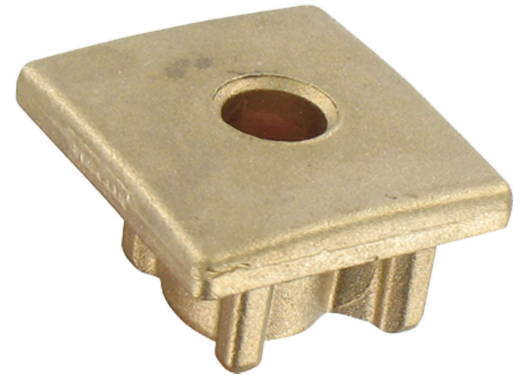

Possible applications include :

Swinging gate  
accessories

Products to be ordered from :  
TIRARD SAS 16, Avenue du Vimeu Vert Z.A. du Vimeu Industriel 80210  
FEUQUIERES-EN-VIMEU  
email : [commande@tirard-burgaud.com](mailto:commande@tirard-burgaud.com)

# Drilled end cap - 40x40 - for 30x30 profile, thickness 1.2, coated 40x40 - copper-aluminium

Possible applications include :

Swinging gate  
accessories

Référence	Finish	GENCOD 3661598	Condit. par	Délai j
LJ692001	9005-80%	01682 7	50	7
LJ691001	9016-80%	01387 1	50	7
LJ619003	raw	01384 0	50	7
LJ6XX001		01475 5	1	21