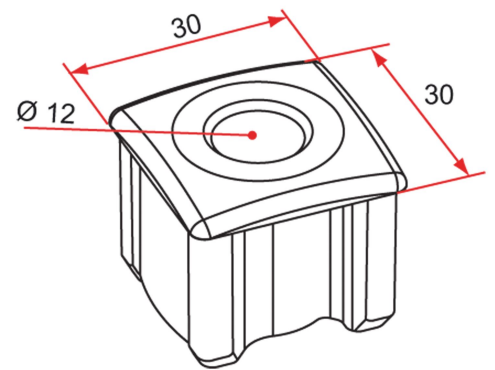

Possible applications include :

Swinging gate
accessories

Products to be ordered from :
TIRARD SAS 16, Avenue du Vimeu Vert Z.A. du Vimeu Industriel 80210
FEUQUIERES-EN-VIMEU
email : commande@tirard-burgaud.com