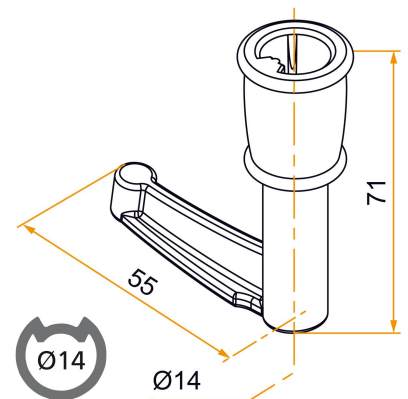

Possible applications include :

PVC and Aluminum
wing shutter
accessories

Features

- To be fitted

Tip

- Tube length calculation: Tube length = Total length of the espagnolette - 90 mm.

Products to be ordered from :
BURGAUD SAS 147, rue des Paludiers Z.I. des Mares 85270 SAINT-HILAIRE-DE-RIEZ
email : commande@tirard-burgaud.com

Possible applications include :

PVC and Aluminum wing shutter accessories

Référence	Finish	GENCOD 3565920	Condit. par	Délai j
3ES92040	9005-30%	15401 3	100	7
3ES91040	9016-80%	15402 0	100	7
3ES92040RAL		18390 7	1	14