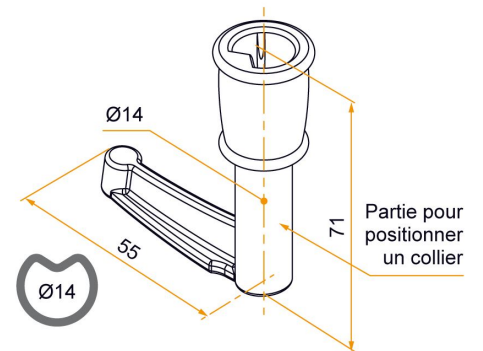

## Features

- In aluminum. To be fitted onto the tube.

Products to be ordered from :  
BURGAUD SAS 147, rue des Paludiers Z.I. des Mares 85270 SAINT-HILAIRE-DE-RIEZ  
email : [commande@tirard-burgaud.com](mailto:commande@tirard-burgaud.com)

## Long bottom end cap for V-shaped steel or aluminum tube

Possible applications include :

Wooden wing shutter accessories

Référence	Finish	GENCOD 3565920	Condit. par	Délai j
3ES92062	9005-30%	18132 3	100	14