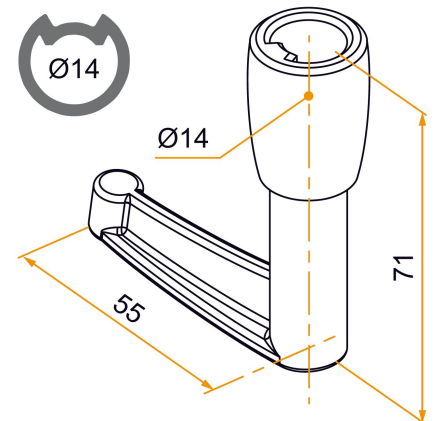

### Tip

- Tube length calculation: Tube length = Total length of the espagnolette - 90 mm.

Products to be ordered from :  
BURGAUD SAS 147, rue des Paludiers Z.I. des Mares 85270 SAINT-HILAIRE-DE-RIEZ  
email : [commande@tirard-burgaud.com](mailto:commande@tirard-burgaud.com)