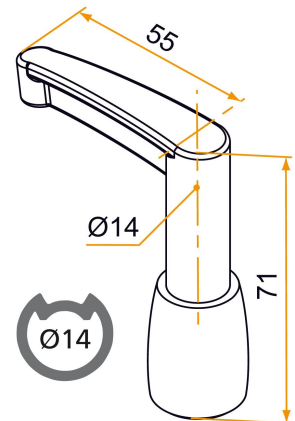

Possible applications include :

PVC and Aluminum
wing shutter
accessories

Features

- To be fitted

Tip

- Tube length calculation: Tube length = Total length of the espagnolette - 90 mm.

Products to be ordered from :
BURGAUD SAS 147, rue des Paludiers Z.I. des Mares 85270 SAINT-HILAIRE-DE-RIEZ
email : commande@tirard-burgaud.com

Possible applications include :

PVC and Aluminum
wing shutter
accessories

Référence	Finish	GENCOD 3565920	Condit. par	Délai j
5ES16003	black	11201 3	100	14
5ES17003	white	11206 8	100	14

 Multi-RAL : specify your color when placing the order (<https://www.couleursral.fr/ral-classic>)