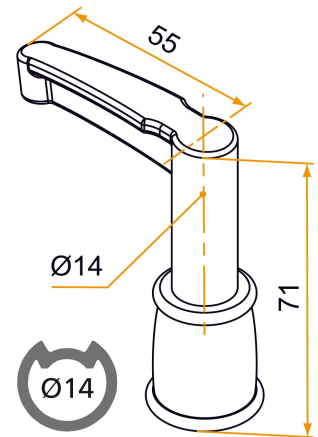

Possible applications include :

PVC and Aluminum
wing shutter
accessories

Features

- To be fitted

Tip

- Tube length calculation: Tube length = Total length of the espagnolette - 90 mm.

Products to be ordered from :
BURGAUD SAS 147, rue des Paludiers Z.I. des Mares 85270 SAINT-HILAIRE-DE-RIEZ
email : commande@tirard-burgaud.com

Possible applications include :

PVC and Aluminum
wing shutter
accessories

Référence	Finish	GENCOD 3565920	Condit. par	Délai j
3ES92038	9005-30%	15395 5	100	7
3ES91038	9016-80%	15396 2	100	7
3ES92038RAL		18389 1	1	14