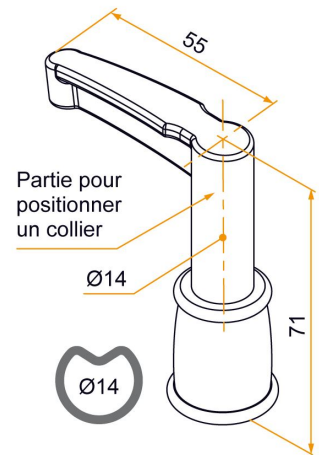

Possible applications include :

Wooden wing shutter accessories

Features

- In aluminum. To be fitted onto the tube.

Products to be ordered from :
 BURGAUD SAS 147, rue des Paludiers Z.I. des Mares 85270 SAINT-HILAIRE-DE-RIEZ
 email : commande@tirard-burgaud.com

High long end cap for steel or aluminum V-shaped tube.

Possible applications include :

Wooden wing shutter accessories

Référence	Finish	GENCOD 3565920	Condit. par	Délai j
3ES92063	9005-30%	18133 0	100	14