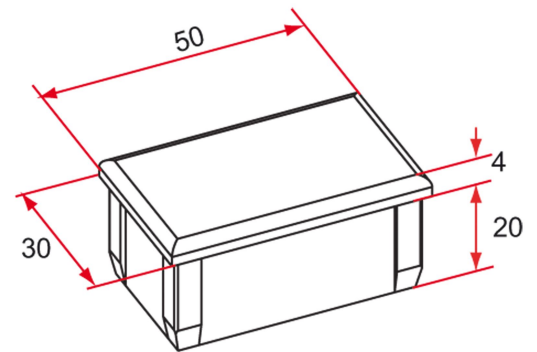

Possible applications include :

Products to be ordered from :
TIRARD SAS 16, Avenue du Vimeu Vert Z.A. du Vimeu Industriel 80210
FEUQUIERES-EN-VIMEU
email : commande@tirard-burgaud.com