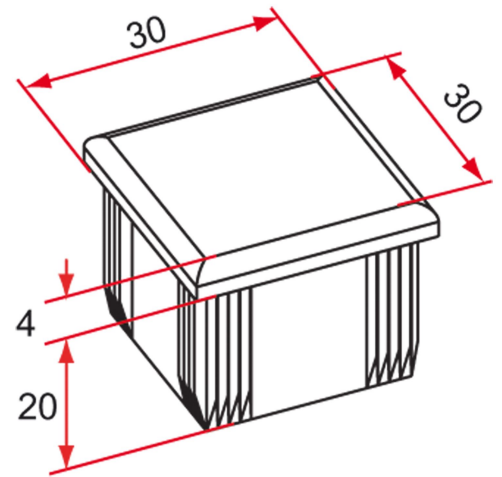

Possible applications include :

Swinging gate
accessories

Sliding gate

Products to be ordered from :
TIRARD SAS 16, Avenue du Vimeu Vert Z.A. du Vimeu Industriel 80210
FEUQUIERES-EN-VIMEU
email : commande@tirard-burgaud.com