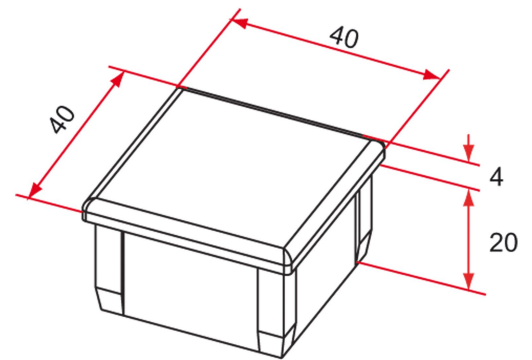

Possible applications include :

Products to be ordered from :
TIRARD SAS 16, Avenue du Vimeu Vert Z.A. du Vimeu Industriel 80210
FEUQUIERES-EN-VIMEU
email : commande@tirard-burgaud.com