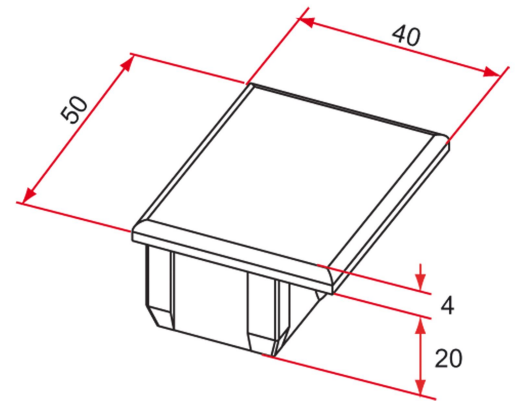

Possible applications include :

Swinging gate
accessories

Sliding gate

Products to be ordered from :
TIRARD SAS 16, Avenue du Vimeu Vert Z.A. du Vimeu Industriel 80210
FEUQUIERES-EN-VIMEU
email : commande@tirard-burgaud.com