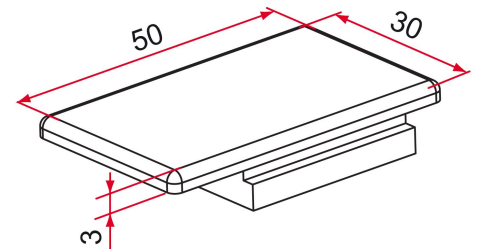

Possible applications include :

Common accessories
for gates

Features

- In composite For 50x30 profile Integrated into the insert for better overall strength To be used on surface-mounted frame

Products to be ordered from :
TIRARD SAS 16, Avenue du Vimeu Vert Z.A. du Vimeu Industriel 80210
FEUQUIERES-EN-VIMEU
email : commande@tirard-burgaud.com

Smooth end cap for Evolution universal bracket

Possible applications include :

Common accessories
for gates

Référence	Finish	GENCOD 3661598	Condit. par	Délai j
LJ592014	black	02262 0	50	7
LJ591014	white	02260 6	50	7