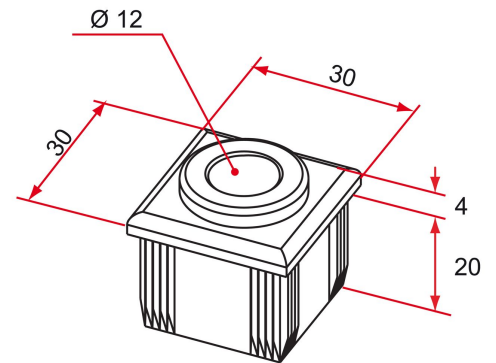

Possible applications include :

Swinging gate
accessories

Products to be ordered from :
TIRARD SAS 16, Avenue du Vimeu Vert Z.A. du Vimeu Industriel 80210
FEUQUIERES-EN-VIMEU
email : commande@tirard-burgaud.com