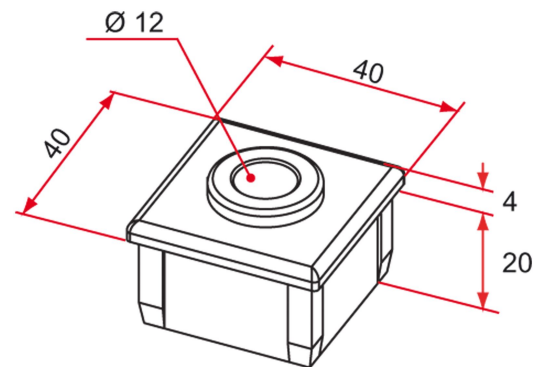

Possible applications include :

Swinging gate
accessories

Products to be ordered from :
TIRARD SAS 16, Avenue du Vimeu Vert Z.A. du Vimeu Industriel 80210
FEUQUIERES-EN-VIMEU
email : commande@tirard-burgaud.com