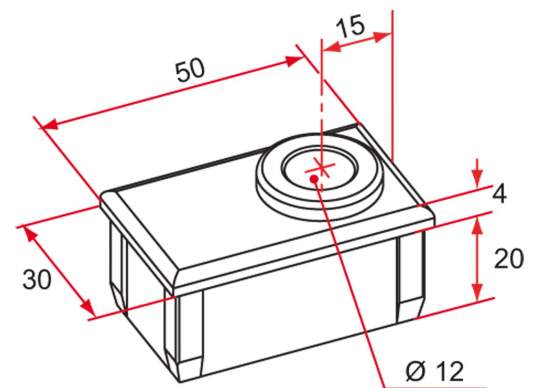

Possible applications include :

Swinging gate
accessories

Products to be ordered from :
TIRARD SAS 16, Avenue du Vimeu Vert Z.A. du Vimeu Industriel 80210
FEUQUIERES-EN-VIMEU
email : commande@tirard-burgaud.com