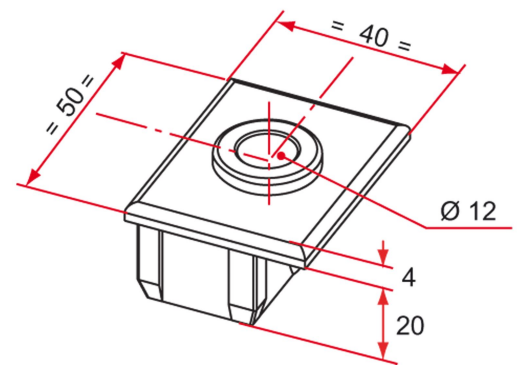

Possible applications include :

Swinging gate
accessories

Products to be ordered from :
TIRARD SAS 16, Avenue du Vimeu Vert Z.A. du Vimeu Industriel 80210
FEUQUIERES-EN-VIMEU
email : commande@tirard-burgaud.com