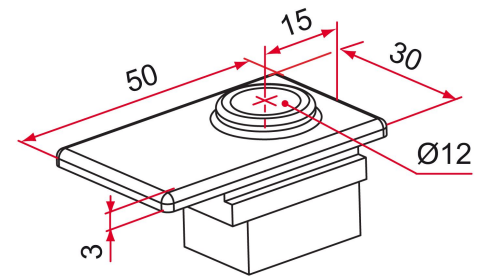

Possible applications include :

Common accessories
for gates

Features

- In composite For 50x30 profile Integrated into the insert for better overall strength To be used on surface-mounted frame

Products to be ordered from :
TIRARD SAS 16, Avenue du Vimeu Vert Z.A. du Vimeu Industriel 80210
FEUQUIERES-EN-VIMEU
email : commande@tirard-burgaud.com