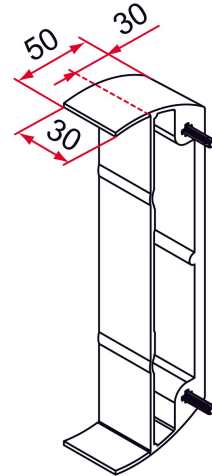

Possible applications include :

Swinging gate accessories

Sliding gate

Features

- Tool-free breakable tab Reversible

Tip

- Compatible with Modulox locks with recessed bolt or lifting bolt.

Products to be ordered from :
 TIRARD SAS 16, Avenue du Vimeu Vert Z.A. du Vimeu Industriel 80210
 FEUQUIERES-EN-VIMEU
 email : commande@tirard-burgaud.com

Possible applications include :

Swinging gate accessories

Sliding gate

Référence	Finish	GENCOD 3661598	Condit. par	Délai j
GB792010	9005-80%	01488 5	1	7
GB791010	9016-80%	01483 0	1	14
GB7XX010		01892 0	1	21