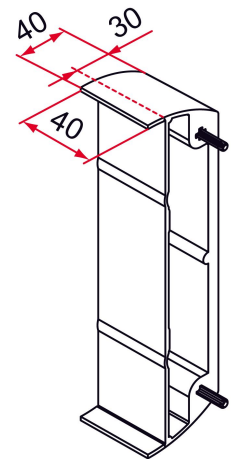

Possible applications include :

Swinging gate accessories

Sliding gate

Features

- Tool-free breakable tab Reversible

Tip

- Compatible with Modulox locks with recessed bolt or lifting bolt.

Products to be ordered from :
 TIRARD SAS 16, Avenue du Vimeu Vert Z.A. du Vimeu Industriel 80210
 FEUQUIERES-EN-VIMEU
 email : commande@tirard-burgaud.com