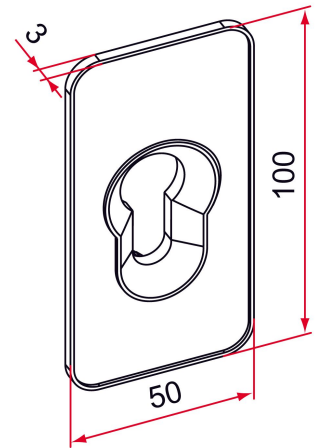

Products to be ordered from :
TIRARD SAS 16, Avenue du Vimeu Vert Z.A. du Vimeu Industriel 80210
FEUQUIERES-EN-VIMEU
email : commande@tirard-burgaud.com