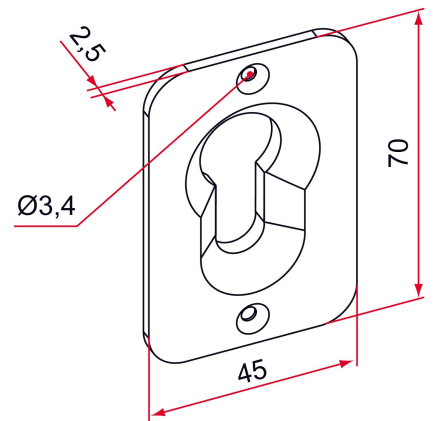

Products to be ordered from :
TIRARD SAS 16, Avenue du Vimeu Vert Z.A. du Vimeu Industriel 80210
FEUQUIERES-EN-VIMEU
email : commande@tirard-burgaud.com