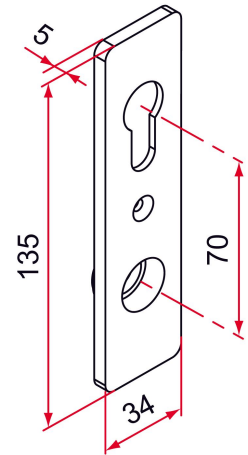

## Features

- In copper-aluminium Compatible with double ring

Products to be ordered from :  
 TIRARD SAS 16, Avenue du Vimeu Vert Z.A. du Vimeu Industriel 80210  
 FEUQUIERES-EN-VIMEU  
 email : [commande@tirard-burgaud.com](mailto:commande@tirard-burgaud.com)