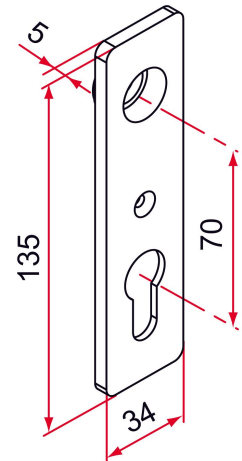

Possible applications include :

Garage door accessories

Wing shutter and louver accessories

Features

- In copper-aluminium Compatible with double ring

Products to be ordered from :
 TIRARD SAS 16, Avenue du Vimeu Vert Z.A. du Vimeu Industriel 80210
 FEUQUIERES-EN-VIMEU
 email : commande@tirard-burgaud.com