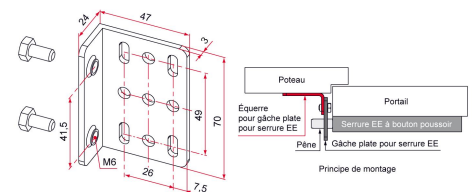

Possible applications include :

Garage door accessories

Features

- In steel. For mounting the flat strike plate directly on the jamb.

Products to be ordered from :
 TIRARD SAS 16, Avenue du Vimeu Vert Z.A. du Vimeu Industriel 80210
 FEUQUIERES-EN-VIMEU
 email : commande@tirard-burgaud.com

Strike plate bracket for EE lock with push button

Possible applications include :

Garage door accessories

Référence	Finish	GENCOD 3661598	Condit. par	Délai j
EJ111005	Zn	00436 7	1	7

Multi-RAL : specify your color when placing the order (<https://www.couleursral.fr/ral-classic>)