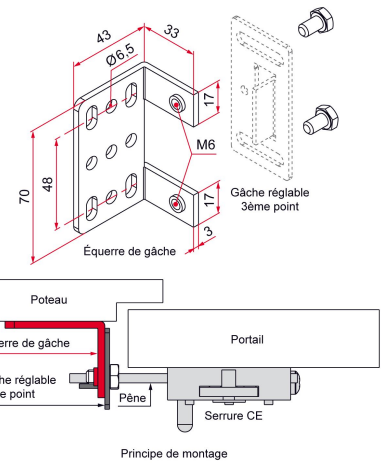

Possible applications include :

Garage door accessories

Wing shutter and louver accessories

Features

- In steel. For mounting the adjustable strike plate on the door frame or lintel.

Products to be ordered from :
 TIRARD SAS 16, Avenue du Vimeu Vert Z.A. du Vimeu Industriel 80210
 FEUQUIERES-EN-VIMEU
 email : commande@tirard-burgaud.com

Possible applications include :

Garage door accessories

Wing shutter and louver accessories

Référence	Finish	GENCOD 3661598	Condit. par	Délai j
CE112004	Zn	00238 7	1	7

Multi-RAL : specify your color when placing the order (<https://www.couleursral.fr/ral-classic>)