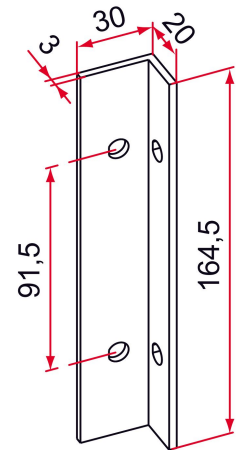

Possible applications include :

Swinging gate accessories

Features

- In aluminum. For mounting the surface-mounted strike plate on a pillar, for a small gate. Supplied with fixing screws.

Products to be ordered from :
 TIRARD SAS 16, Avenue du Vimeu Vert Z.A. du Vimeu Industriel 80210
 FEUQUIERES-EN-VIMEU
 email : commande@tirard-burgaud.com

GA strike plate bracket for surface-mounted strike plate installation.

Possible applications include :

Swinging gate accessories

Référence	Finish	GENCOD 3661598	Condit. par	Délai j
GA392001	9005-80%	00479 4	1	14
GA391001	9016-80%	00472 5	1	14