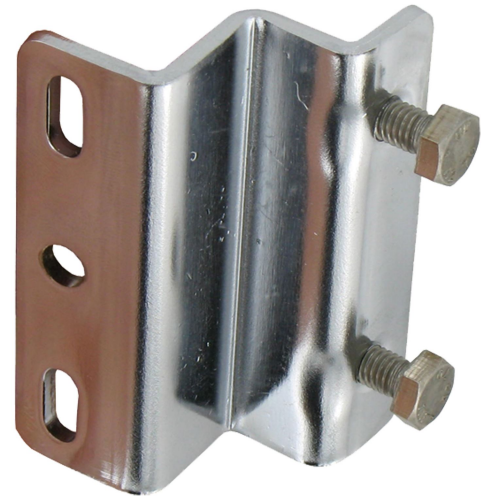

Possible applications include :

Swinging gate accessories

## Features

- In brass. For mounting the flat strike plate on the second leaf in outward opening.

Products to be ordered from :  
 TIRARD SAS 16, Avenue du Vimeu Vert Z.A. du Vimeu Industriel 80210  
 FEUQUIERES-EN-VIMEU  
 email : [commande@tirard-burgaud.com](mailto:commande@tirard-burgaud.com)

Possible applications include :

Swinging gate accessories

Référence	Finish	GENCOD 3661598	Condit. par	Délai j
GA211003	Zn	00968 3	1	7

 Multi-RAL : specify your color when placing the order (<https://www.couleursral.fr/ral-classic>)