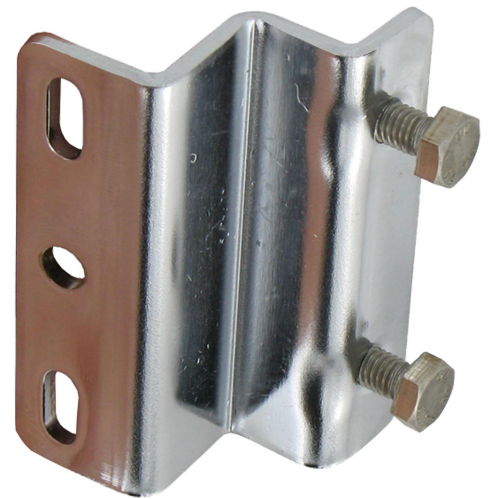

Possible applications include :

Swinging gate accessories

## Features

- In brass. For mounting the flat strike plate on the second leaf in outward opening.

Products to be ordered from :  
 TIRARD SAS 16, Avenue du Vimeu Vert Z.A. du Vimeu Industriel 80210  
 FEUQUIERES-EN-VIMEU  
 email : [commande@tirard-burgaud.com](mailto:commande@tirard-burgaud.com)

Possible applications include :

Swinging gate accessories

Référence	Finish	GENCOD 3661598	Condit. par	Délai j
GA211003	Zn	00968 3	1	7

 Multi-RAL : specify your color when placing the order (<https://www.couleursral.fr/ral-classic>)