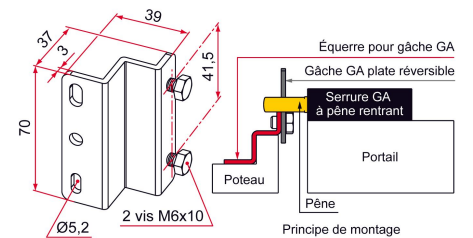

## Features

- In brass. For mounting the flat strike plate on the second leaf in outward opening.

Products to be ordered from :  
 TIRARD SAS 16, Avenue du Vimeu Vert Z.A. du Vimeu Industriel 80210  
 FEUQUIERES-EN-VIMEU  
 email : [commande@tirard-burgaud.com](mailto:commande@tirard-burgaud.com)