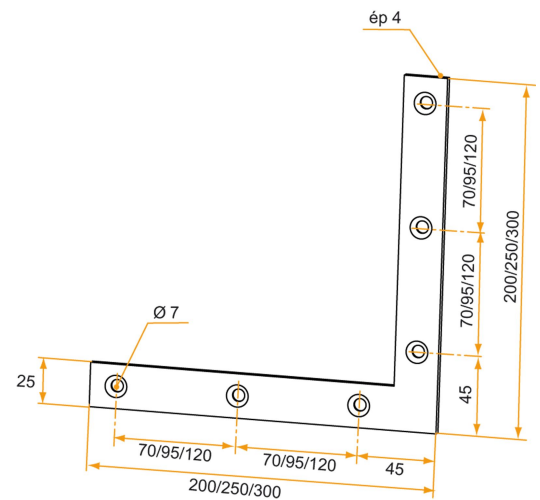

Products to be ordered from :
BURGAUD SAS 147, rue des Paludiers Z.I. des Mares 85270 SAINT-HILAIRE-DE-RIEZ
email : commande@tirard-burgaud.com