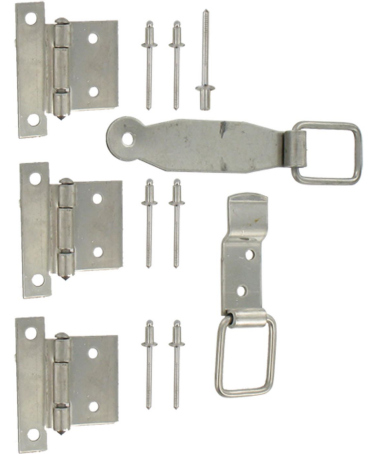

Possible applications include :

Stainless steel accessories

Features

- In stainless steel 316L Composition: 1 handle 3 hinges 1 handle support 6 hinge fixing rivets 1 handle fixing rivet 1 flat rod 25x4

Tip

Stainless steel accessories

Référence	L	Finish	GENCOD 3565920	Condit. par	Délai j
I30010	1500	polite	00027 3	1	14
I30015Q	2000	polite	14316 1	1	14
I30020	2500	polite	00028 0	1	14
I30025Q	3000	polite	16217 9	1	SD