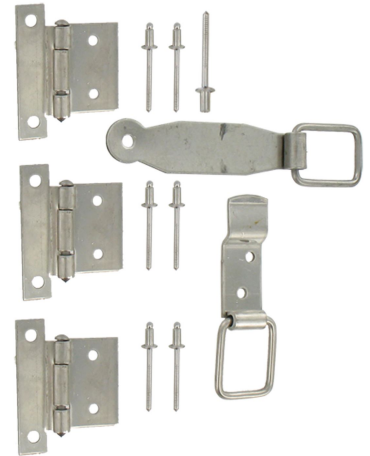

Possible applications include :

Stainless steel accessories

Features

- In stainless steel 316L Composition: 1 handle 3 hinges 1 handle support 6 hinge fixing rivets 1 handle fixing rivet 1 flat rod 25x4

Tip

Stainless steel accessories

Référence	L	Finish	GENCOD 3565920	Condit. par	Délai j
I30010	1500	polite	00027 3	1	14
I30015Q	2000	polite	14316 1	1	14
I30020	2500	polite	00028 0	1	14
I30025Q	3000	polite	16217 9	1	SD