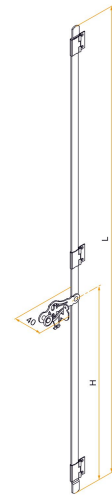

Possible applications include :

Wooden wing shutter accessories

Features

- In steel. Handle delivered on the rod. Package composition: 1 top and bottom end cap, 1 central slider, 1 handle support, 1 top and bottom stopper.

Tip

- Delivered complete with flat rod with handle and accessory bag.

Products to be ordered from :
BURGAUD SAS 147, rue des Paludiers Z.I. des Mares 85270 SAINT-HILAIRE-DE-RIEZ
email : commande@tirard-burgaud.com

Possible applications include :

Wooden wing shutter accessories

Référence	L	H	Finish	GENCOD 3565920	Condit. par	Délai j
100325	1600	665	Black zn	10285 4	5	SD
100310	1600	665	Zn	10282 3	5	SD
100327	2500	1065	Black zn	10286 1	5	SD
100320	2500	1065	Zn	10284 7	5	SD