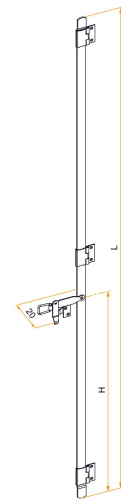

Possible applications include :

Wooden wing shutter accessories

Features

- In steel. Handle delivered on the rod. Package composition: 1 top and bottom end cap, 1 central slider, 1 handle support, 1 top and bottom stopper.

Tip

- Delivered complete with flat rod with handle and accessory bag.

Products to be ordered from :
 BURGAUD SAS 147, rue des Paludiers Z.I. des Mares 85270 SAINT-HILAIRE-DE-RIEZ
 email : commande@tirard-burgaud.com

Possible applications include :

Wooden wing shutter accessories

| Référence | L | H | Finish | GENCOD 3565920 | Condit. par | Délai j |
|-----------|------|------|--------|-------------------|----------------|---------|
| 100262 | 1600 | 665 | black | 10278 6 | 5 | 14 |
| 110260 | 1600 | 665 | Zn | 10298 4 | 5 | 14 |
| 100272 | 2000 | 1065 | black | 14315 4 | 5 | 21 |
| 110270 | 2000 | 1065 | Zn | 17264 2 | 5 | 14 |
| 100292 | 2500 | 1065 | black | 10281 6 | 5 | 14 |
| 110290 | 2500 | 1065 | Zn | 10299 1 | 5 | 14 |