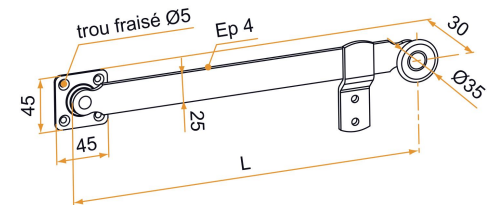

Tip

- "Available in aluminum (see the index of the "PVC and aluminum swing shutter" section) and stainless steel (see the index of the "Stainless steel accessories" section) with a minimum quantity on quotation. Please contact us."