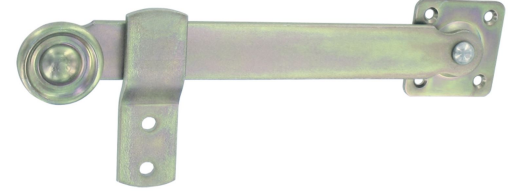

Possible applications include :

Wooden wing shutter accessories

Tip

- "Available in aluminum (see the index of the "PVC and aluminum swing shutter" section) and stainless steel (see the index of the "Stainless steel accessories" section) with a minimum quantity on quotation. Please contact us."

Référence	L	Finish	GENCOD 3565920	Condit. par	Délai j
1AC92009	150	ZN+9005-30%	14288 1	10	21
1AC12026	150	Zn	14283 6	10	14
1AC92010	180	ZN+9005-30%	14289 8	10	SD
1AC12027	180	Zn	14284 3	10	SD
1AC92011	200	ZN+9005-30%	14290 4	10	SD
1AC12028	200	Zn	14285 0	10	SD
1AC92012	250	ZN+9005-30%	14291 1	10	SD
1AC12029	250	Zn	14286 7	10	21
1AC92013	300	ZN+9005-30%	14292 8	10	SD
1AC12030	300	Zn	14287 4	10	21