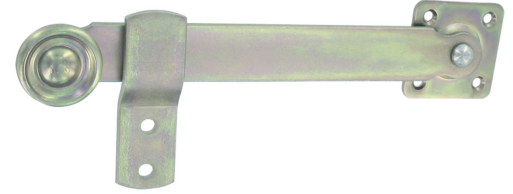

Possible applications include :

Wooden wing shutter accessories

Tip

- "Available in aluminum (see the index of the "PVC and aluminum swing shutter" section) and stainless steel (see the index of the "Stainless steel accessories" section) with a minimum quantity on quotation. Please contact us."

Référence	L	Finish	GENCOD 3565920	Condit. par	Délai j
1AC92009	150	ZN+9005-30%	14288 1	10	21
1AC12026	150	Zn	14283 6	10	14
1AC92010	180	ZN+9005-30%	14289 8	10	SD
1AC12027	180	Zn	14284 3	10	SD
1AC92011	200	ZN+9005-30%	14290 4	10	SD
1AC12028	200	Zn	14285 0	10	SD
1AC92012	250	ZN+9005-30%	14291 1	10	SD
1AC12029	250	Zn	14286 7	10	21
1AC92013	300	ZN+9005-30%	14292 8	10	SD
1AC12030	300	Zn	14287 4	10	21