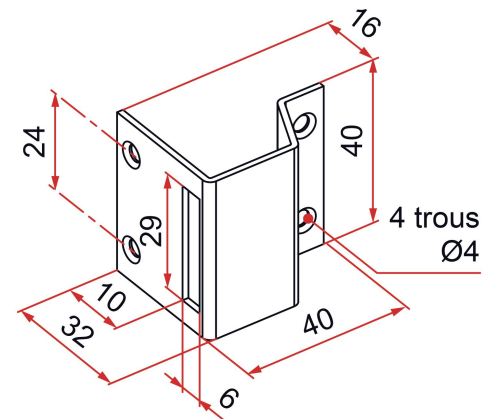

Possible applications include :

Garage door accessories

Wing shutter and louver accessories

Features

- Stainless steel. Installation with 2 leaves.

Products to be ordered from :
 TIRARD SAS 16, Avenue du Vimeu Vert Z.A. du Vimeu Industriel 80210
 FEUQUIERES-EN-VIMEU
 email : commande@tirard-burgaud.com