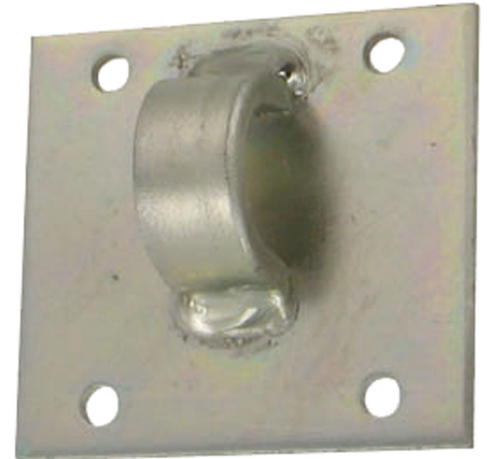

Possible applications include :

Hardware and woodwork

Features

- Made of steel

Products to be ordered from :
BURGAUD SAS 147, rue des Paludiers Z.I. des Mares 85270 SAINT-HILAIRE-DE-RIEZ
email : commande@tirard-burgaud.com

Reinforced strike plate welded onto a bracket for stable lock.

Possible applications include :

Hardware and
woodwork

Référence	For bolt Ø	Finish	GENCOD 3565920	Condit. par	Délai j
130106Q	18	White zn	15565 2	5	14