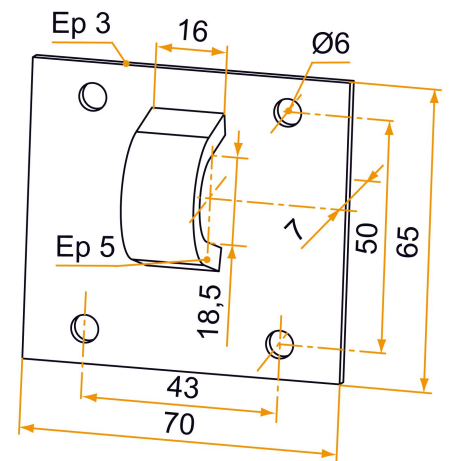

Products to be ordered from :
BURGAUD SAS 147, rue des Paludiers Z.I. des Mares 85270 SAINT-HILAIRE-DE-RIEZ
email : commande@tirard-burgaud.com