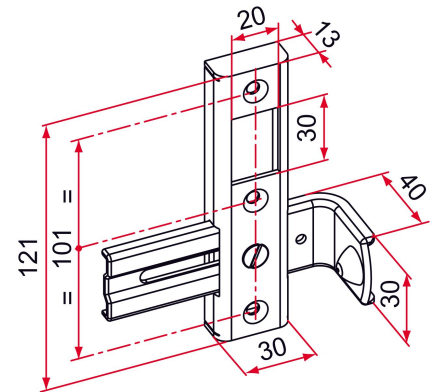

## Features

- Reversible (left and right) Adjustable stop for leaf thickness 21 to 63 mm

Products to be ordered from :  
 TIRARD SAS 16, Avenue du Vimeu Vert Z.A. du Vimeu Industriel 80210  
 FEUQUIERES-EN-VIMEU  
 email : [commande@tirard-burgaud.com](mailto:commande@tirard-burgaud.com)

# Reversible strike plate with stop for GE lock with adjustable steel bolt for gate.

Possible applications include :

Swinging gate accessories

Référence	Finish	GENCOD 3661598	Condit. par	Délai j
GE192303	9005-80%	00503 6	1	7