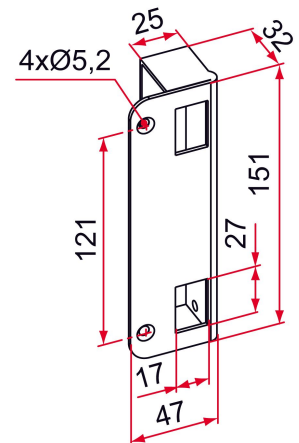

Possible applications include :

Swinging gate accessories

Features

- Reversible (left and right) Supplied with fixing screws

Products to be ordered from :
 TIRARD SAS 16, Avenue du Vimeu Vert Z.A. du Vimeu Industriel 80210
 FEUQUIERES-EN-VIMEU
 email : commande@tirard-burgaud.com

Reversible strike plate with steel adjustable bolt head for GE lock for gate.

Possible applications include :

Swinging gate accessories

Référence	Finish	GENCOD 3661598	Condit. par	Délai j
GE192301	9005-80%	00501 2	1	7