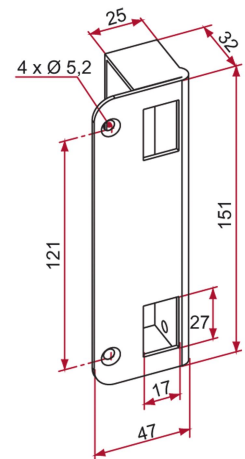

Possible applications include :

Swinging gate accessories

Features

- Reversible (left and right) Supplied with fixing screws

Products to be ordered from :
TIRARD SAS 16, Avenue du Vimeu Vert Z.A. du Vimeu Industriel 80210
FEUQUIERES-EN-VIMEU
email : commande@tirard-burgaud.com

Reversible strike plate with brass adjustable latch for GE lock for gate.

Possible applications include :

Swinging gate accessories

Référence	Finish	GENCOD 3661598	Condit. par	Délai j
GE292301	9005-80%	00511 1	1	14
GE291301	9016-80%	00506 7	1	14