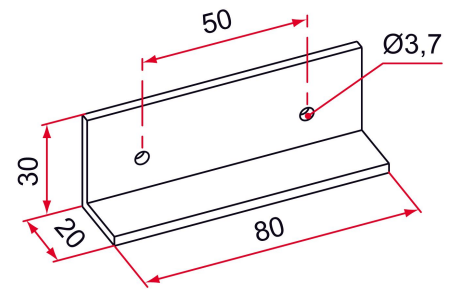

Possible applications include :

Garage door accessories

Wing shutter and louver accessories

Features

- Aluminum

Products to be ordered from :
 TIRARD SAS 16, Avenue du Vimeu Vert Z.A. du Vimeu Industriel 80210
 FEUQUIERES-EN-VIMEU
 email : commande@tirard-burgaud.com