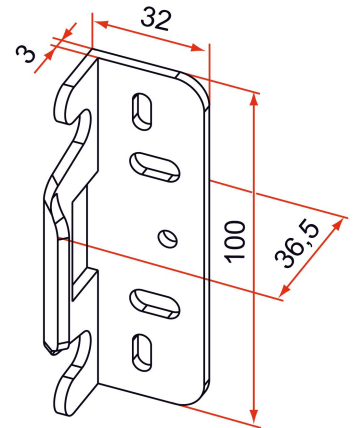

Possible applications include :

Garage door accessories

Features

- Made of steel

- Particularly suitable for surface-mounted installations.

Products to be ordered from :
 TIRARD SAS 16, Avenue du Vimeu Vert Z.A. du Vimeu Industriel 80210
 FEUQUIERES-EN-VIMEU
 email : commande@tirard-burgaud.com