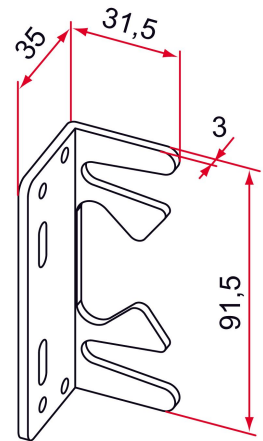

Possible applications include :

Garage door accessories

Features

- Made of steel

- Particularly suitable for surface-mounted installations.

Products to be ordered from :
 TIRARD SAS 16, Avenue du Vimeu Vert Z.A. du Vimeu Industriel 80210
 FEUQUIERES-EN-VIMEU
 email : commande@tirard-burgaud.com