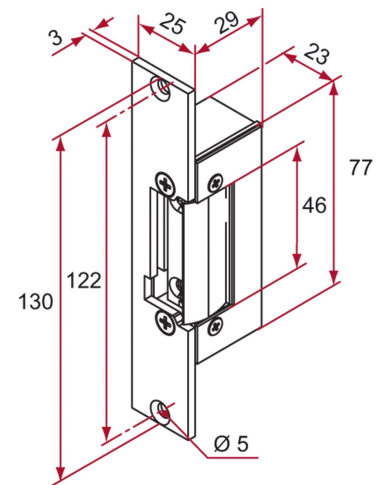

Possible applications include :

Swinging gate accessories

Features

- 304 stainless steel headplate Reversible

Products to be ordered from :
 TIRARD SAS 16, Avenue du Vimeu Vert Z.A. du Vimeu Industriel 80210
 FEUQUIERES-EN-VIMEU
 email : commande@tirard-burgaud.com