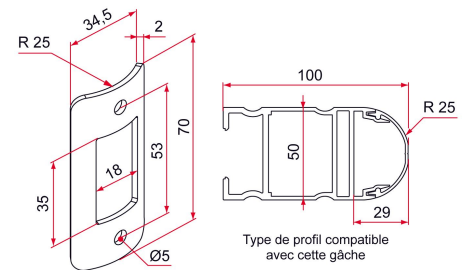

## Features

- Reversible Suitable for installation with pop rivets

Products to be ordered from :  
 TIRARD SAS 16, Avenue du Vimeu Vert Z.A. du Vimeu Industriel 80210  
 FEUQUIERES-EN-VIMEU  
 email : [commande@tirard-burgaud.com](mailto:commande@tirard-burgaud.com)