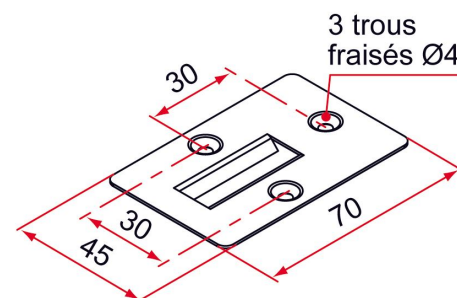

Possible applications include :

Garage door accessories

Wing shutter and louver accessories

Features

- To be also mounted in a frame and 3rd point. Supplied with screws.

Products to be ordered from :
 TIRARD SAS 16, Avenue du Vimeu Vert Z.A. du Vimeu Industriel 80210
 FEUQUIERES-EN-VIMEU
 email : commande@tirard-burgaud.com

Multireverso strike plate for threshold and lintel - stainless steel

Possible applications include :

Garage door accessories

Wing shutter and louver accessories

Référence	Finish	GENCOD 3661598	Condit. par	Délai j
CG492101	9005-30%	03730 3	1	7
CG491101	9016-80%	03731 0	1	7
CG4XX101		04541 4	1	21