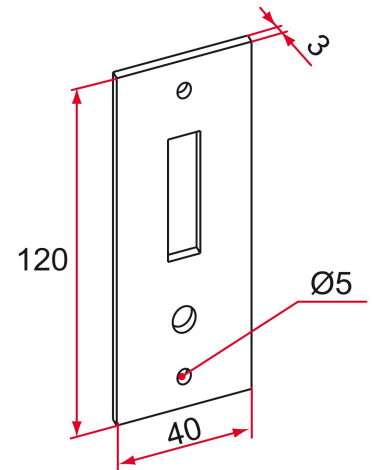

Possible applications include :

Sliding gate

Features

- Reversible in brass

Products to be ordered from :
 TIRARD SAS 16, Avenue du Vimeu Vert Z.A. du Vimeu Industriel 80210
 FEUQUIERES-EN-VIMEU
 email : commande@tirard-burgaud.com