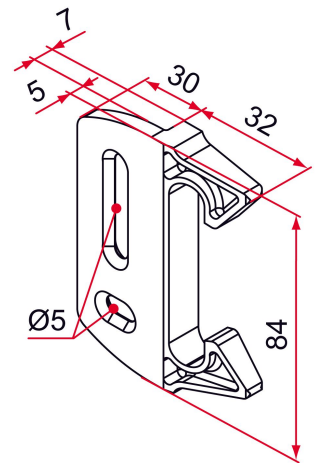

Possible applications include :

Swinging gate accessories

Features

- In composite material For gate and gate door Reversible Can be mounted on the pillar or in the recess (gate)

Products to be ordered from :
 TIRARD SAS 16, Avenue du Vimeu Vert Z.A. du Vimeu Industriel 80210
 FEUQUIERES-EN-VIMEU
 email : commande@tirard-burgaud.com