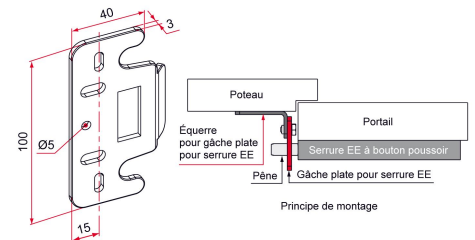

Possible applications include :

Garage door accessories

Features

- Made of steel

- Particularly suitable for your recessed installations.

Products to be ordered from :
 TIRARD SAS 16, Avenue du Vimeu Vert Z.A. du Vimeu Industriel 80210
 FEUQUIERES-EN-VIMEU
 email : commande@tirard-burgaud.com